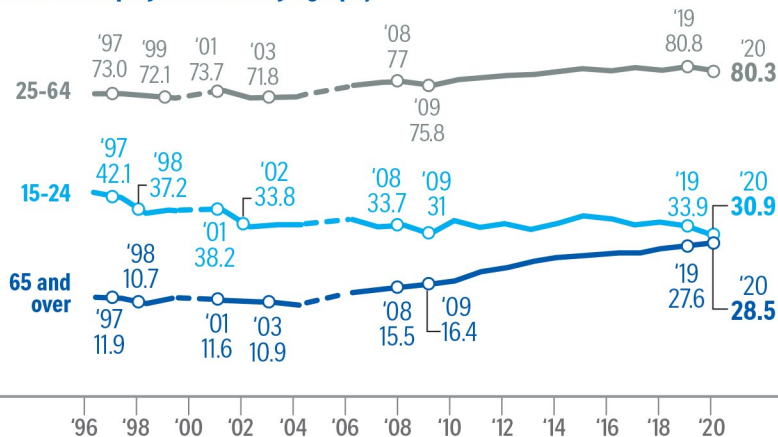

Mid-year view of the labour force

Resident employment rate by age (%)

Unemployment rate of resident PMETs and non-PMETs (%)

NOTE:
 • Data exclude unemployed residents without work experience.