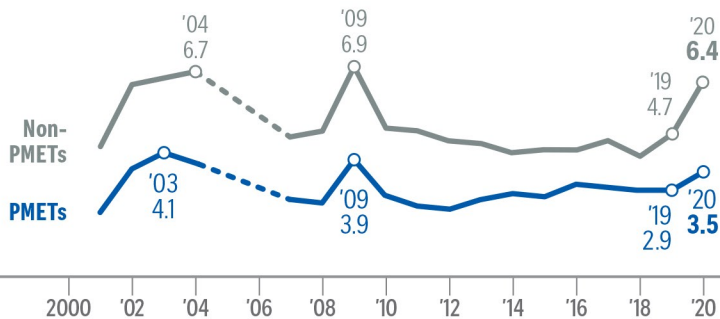

Mid-year view of the labour force

Resident employment rate by age (%)

Unemployment rate of resident PMETs and non-PMETs (%)

NOTE:
 • Data exclude unemployed residents without work experience.