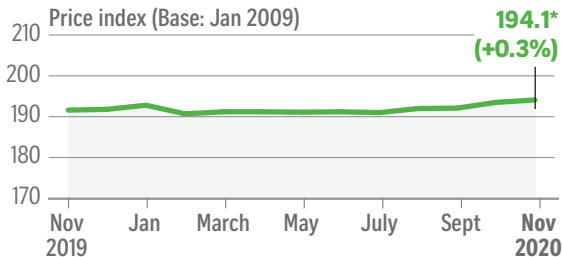

Condo resale market

NOTE: *Flash estimate

Source: SRX PROPERTY
STRAITS TIMES GRAPHICS