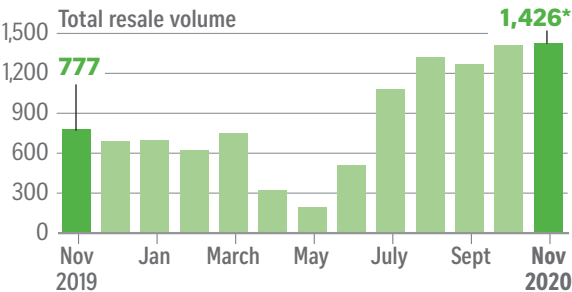

Condo resale market

NOTE: *Flash estimate

Source: SRX PROPERTY
STRAITS TIMES GRAPHICS