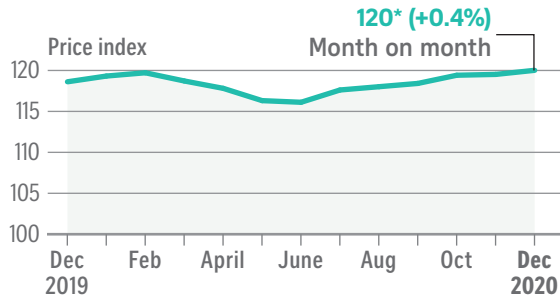

Rental market

CONDO

HDB

NOTE: *Flash estimate

Source: SRX PROPERTY STRAITS TIMES GRAPHICS