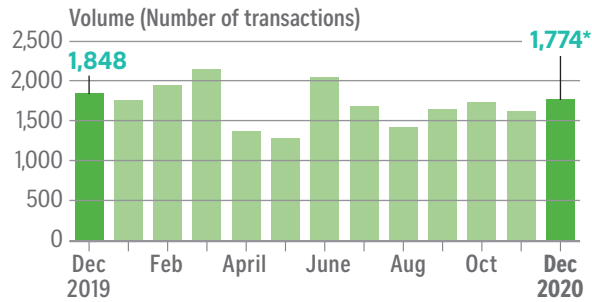

Rental market

CONDO

HDB

NOTE: *Flash estimate

Source: SRX PROPERTY STRAITS TIMES GRAPHICS