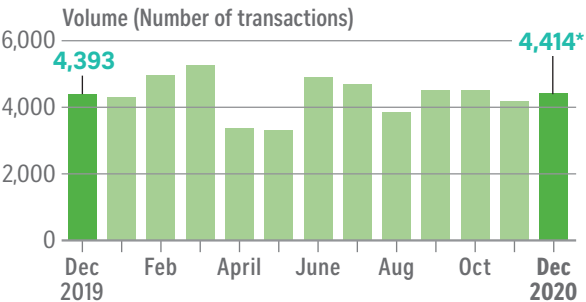

Rental market

CONDO

HDB

NOTE: *Flash estimate

Source: SRX PROPERTY STRAITS TIMES GRAPHICS