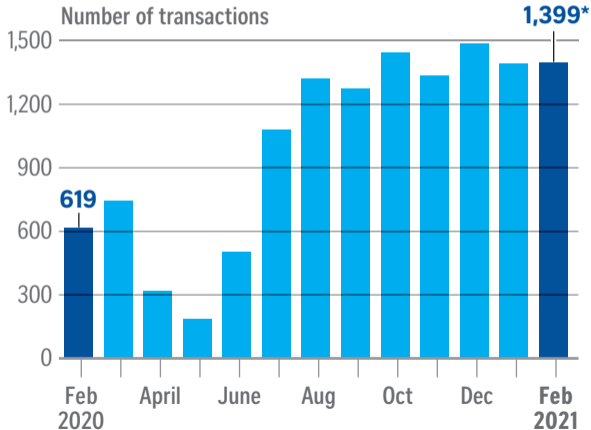

Condo resale market

VOLUME

NOTE: *Flash estimate

RESALE PRICE INDEX

Source: SRX STRAITS TIMES GRAPHICS