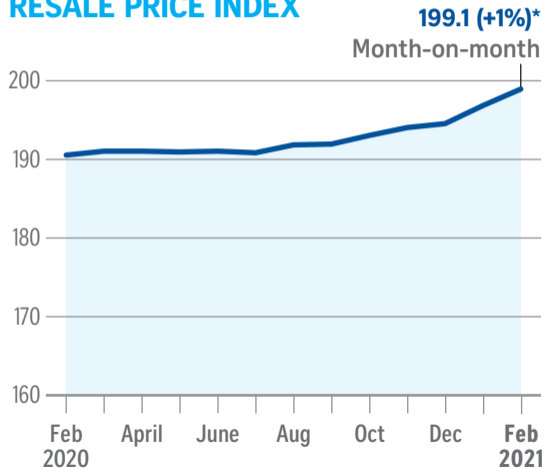

Condo resale market

VOLUME

NOTE: *Flash estimate

RESALE PRICE INDEX

Source: SRX STRAITS TIMES GRAPHICS