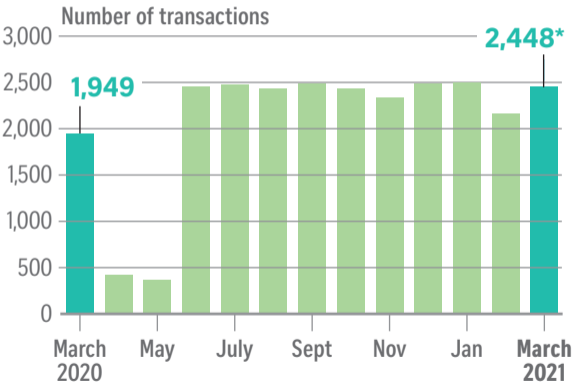

Rising resale prices

VOLUME

PRICE INDEX

NOTE: HDB resale volume includes all property types, including one-room and two-room flats.

*Flash estimate.

Source: SRX
STRAITS TIMES GRAPHICS