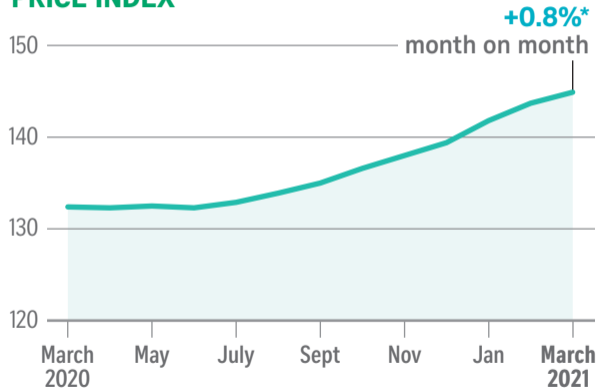

Rising resale prices

VOLUME

PRICE INDEX

NOTE: HDB resale volume includes all property types, including one-room and two-room flats.

*Flash estimate.

Source: SRX
STRAITS TIMES GRAPHICS