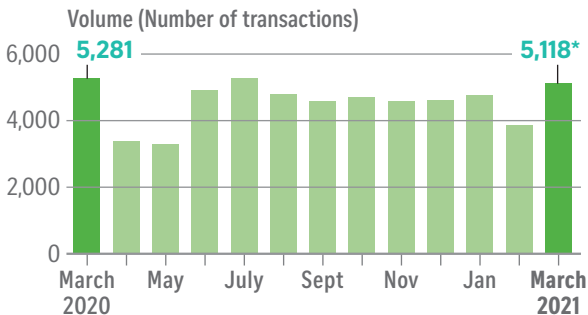

Rental market

CONDO

*Flash estimate

HDB

Source: SRX STRAITS TIMES GRAPHICS