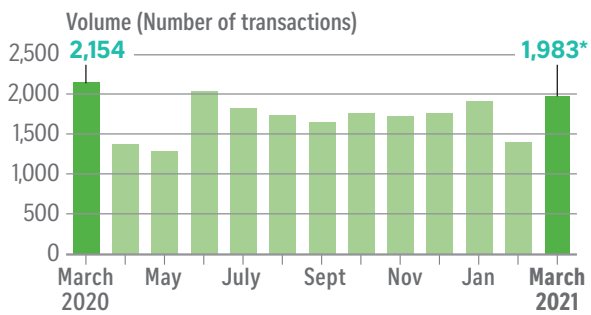

Rental market

CONDO

*Flash estimate

HDB

Source: SRX STRAITS TIMES GRAPHICS