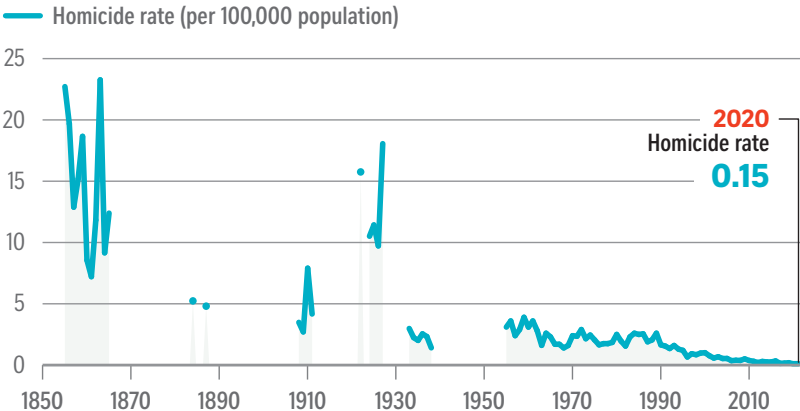

Singapore homicide rate (1855-2020)

NOTE: Data for homicide rates prior to 1955 was obtained from the "Annual Reports of the Straits Settlements 1855 - 1941", and for homicide rates after 1955 from Police records. Where there was no data available for that year, the homicide rate is not given.