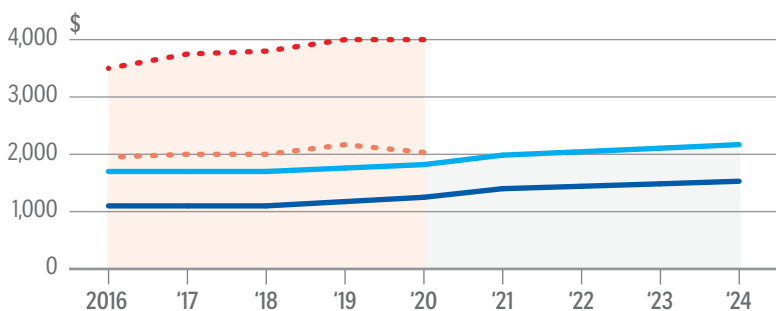

Basic wage floor of sectors with PWM compared with residents' salaries

CLEANING INDUSTRY

- 50th percentile
- 20th percentile
- Supervisor/Mechanical driver
- General/Indoor cleaner

SECURITY INDUSTRY

- 50th percentile
- 20th percentile
- Senior security supervisor
- Security officer

LANDSCAPE INDUSTRY

- 50th percentile
- 20th percentile
- Landscape supervisor
- Landscape worker

NOTE: *Subject to review

Sources: MOM DATA STRAITS TIMES GRAPHICS