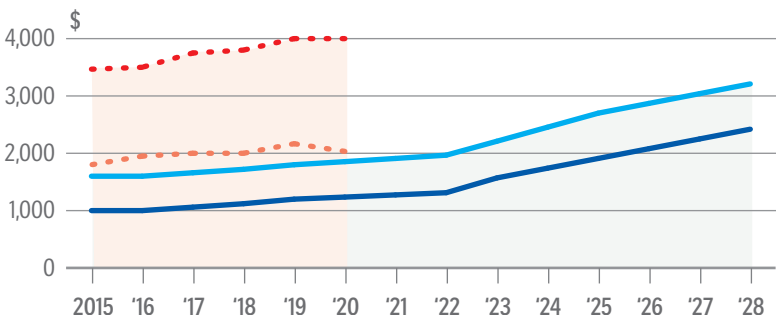

Basic wage floor of sectors with PWM compared with residents' salaries

CLEANING INDUSTRY

- 50th percentile
- 20th percentile
- Supervisor/Mechanical driver
- General/Indoor cleaner

SECURITY INDUSTRY

- 50th percentile
- 20th percentile
- Senior security supervisor
- Security officer

LANDSCAPE INDUSTRY

- 50th percentile
- 20th percentile
- Landscape supervisor
- Landscape worker

NOTE: *Subject to review

Sources: MOM DATA STRAITS TIMES GRAPHICS