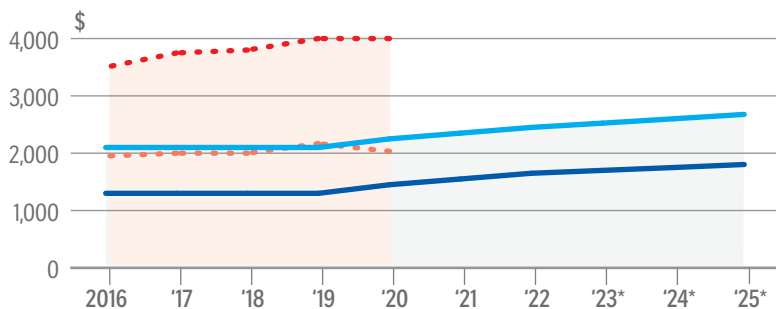

Basic wage floor of sectors with PWM compared with residents' salaries

CLEANING INDUSTRY

- 50th percentile
- 20th percentile
- Supervisor/Mechanical driver
- General/Indoor cleaner

SECURITY INDUSTRY

- 50th percentile
- 20th percentile
- Senior security supervisor
- Security officer

LANDSCAPE INDUSTRY

- 50th percentile
- 20th percentile
- Landscape supervisor
- Landscape worker

NOTE: *Subject to review

Sources: MOM DATA STRAITS TIMES GRAPHICS