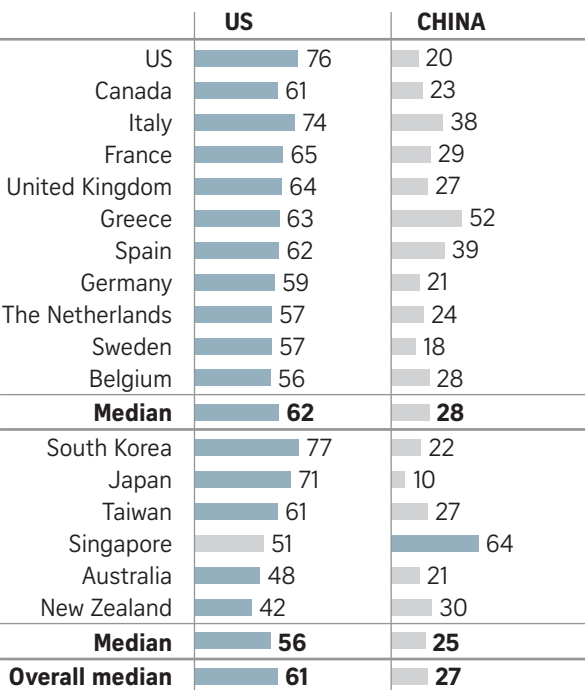

China's international image remains broadly negative

More hold favourable views of the US than of China

% who have a favourable view of...

Top choice

Most see more value in close economic ties to the US

% who say it is more important for their nation to have strong economic ties with...

Top choice

Fewer have confidence in President Xi than President Biden

% who have confidence in ___ to do the right thing regarding world affairs

NOTE: Those who did not answer or who volunteered other responses not shown