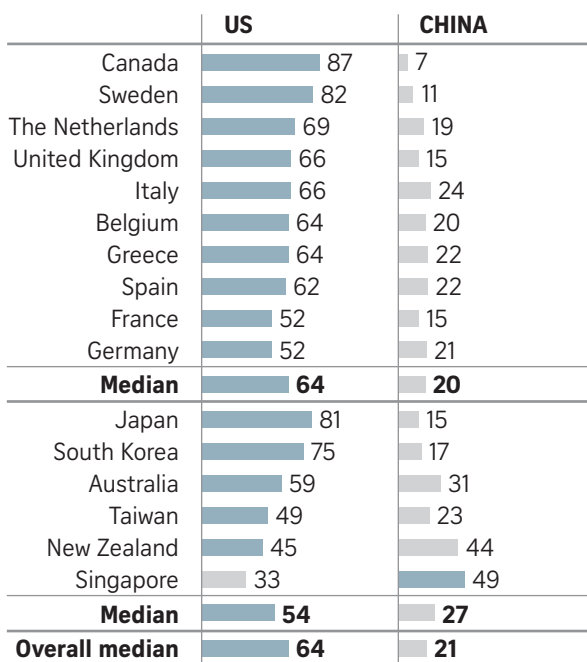

China's international image remains broadly negative

More hold favourable views of the US than of China

% who have a favourable view of...

Top choice

Most see more value in close economic ties to the US

% who say it is more important for their nation to have strong economic ties with...

Top choice

Fewer have confidence in President Xi than President Biden

% who have confidence in ___ to do the right thing regarding world affairs

NOTE: Those who did not answer or who volunteered other responses not shown