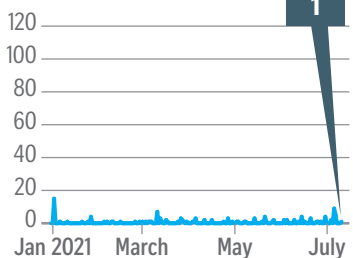

Asean's Covid-19 crisis

— New cases

Singapore

Brunei

Laos

Cambodia

Vietnam

Myanmar

Thailand

Malaysia

Philippines

Indonesia

NOTE: Data for all countries, except for Myanmar and Brunei, accurate as at 9pm yesterday. Myanmar and Brunei data accurate as at Saturday.

Source: JOHNS HOPKINS UNIVERSITY STRAITS TIMES GRAPHICS