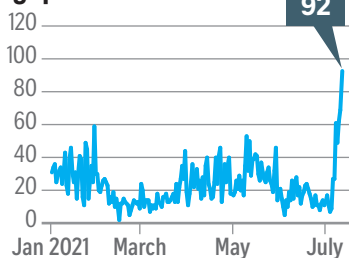

Asean's Covid-19 crisis

— New cases

Singapore

Brunei

Laos

Cambodia

Vietnam

Myanmar