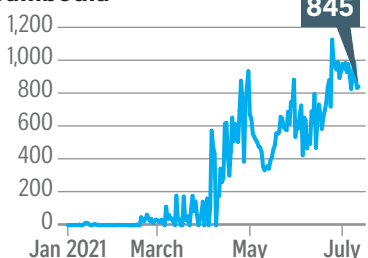

Asean's Covid-19 crisis

— New cases

Singapore

Brunei

Laos

Cambodia

Vietnam

Myanmar

Thailand

Malaysia

Philippines

Indonesia

NOTE: Data for all countries, except for Myanmar and Brunei, accurate as at 9pm yesterday. Myanmar and Brunei data accurate as at Saturday.

Source: JOHNS HOPKINS UNIVERSITY STRAITS TIMES GRAPHICS