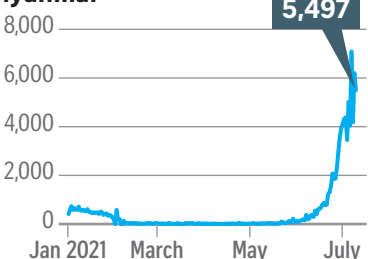

Asean's Covid-19 crisis

— New cases

Singapore

Brunei

Laos

Cambodia

Vietnam

Myanmar

Thailand

Malaysia

Philippines

Indonesia

NOTE: Data for all countries, except for Myanmar and Brunei, accurate as at 9pm yesterday. Myanmar and Brunei data accurate as at Saturday.

Source: JOHNS HOPKINS UNIVERSITY STRAITS TIMES GRAPHICS