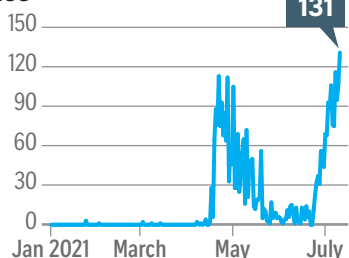

Asean's Covid-19 crisis

— New cases

Singapore

Brunei

Laos

Cambodia

Vietnam

Myanmar

Thailand

Malaysia

Philippines

Indonesia

NOTE: Data for all countries, except for Myanmar and Brunei, accurate as at 9pm yesterday. Myanmar and Brunei data accurate as at Saturday.

Source: JOHNS HOPKINS UNIVERSITY STRAITS TIMES GRAPHICS