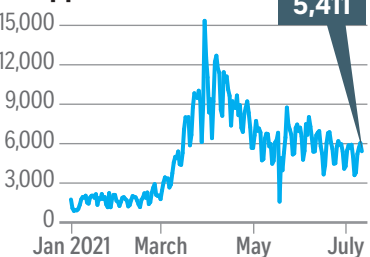

Asean's Covid-19 crisis

— New cases

Singapore

Brunei

Laos

Cambodia

Vietnam

Myanmar

Thailand

Malaysia

Philippines

Indonesia

NOTE: Data for all countries, except for Myanmar and Brunei, accurate as at 9pm yesterday. Myanmar and Brunei data accurate as at Saturday.

Source: JOHNS HOPKINS UNIVERSITY STRAITS TIMES GRAPHICS