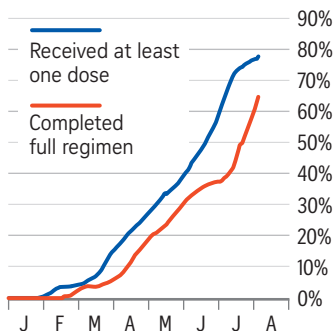

Total cases
65,508

Open clusters
122

In hospitals
577

Total deaths
40

Population vaccination status

Total number of doses administered:

7,831,520

Total number of people fully vaccinated:

3,618,488

Total population vaccinated

Weekly community

	Now	One week ago
New cases	723	881
Unlinked	228	223

Daily community

Linked	
In quarantine	38
Not in quarantine*	20
Unlinked	38

*When tested

In ICU