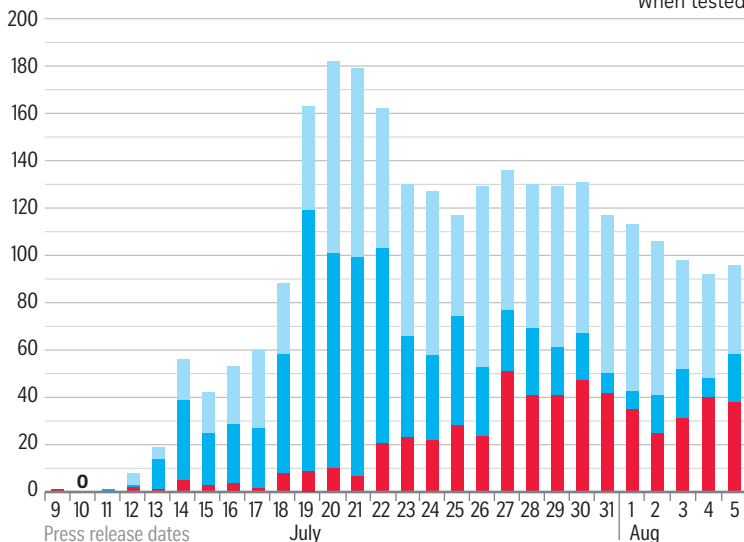

Total cases
65,508

Open clusters
122

In hospitals
577

Total deaths
40

Population vaccination status

Total number of doses administered:

7,831,520

Total number of people fully vaccinated:

3,618,488

Total population vaccinated

Weekly community

	Now	One week ago
New cases	723	881
Unlinked	228	223

Daily community

Linked	
In quarantine	38
Not in quarantine*	20
Unlinked	38

*When tested

In ICU

Fully vaccinated	2
Partially vaccinated	1
Unvaccinated	5

Require oxygen

Fully vaccinated	5
Partially vaccinated	10
Unvaccinated	25