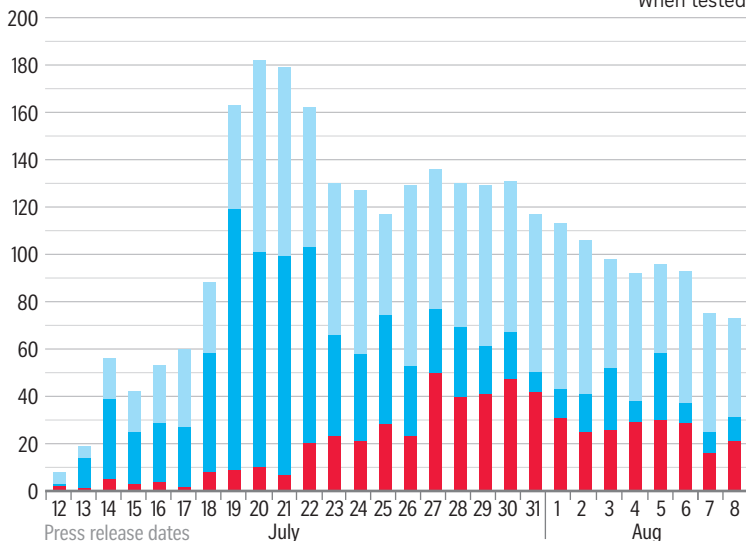

Daily community

Linked		
In quarantine		43
Not in quarantine*		9
Unlinked		21

*When tested