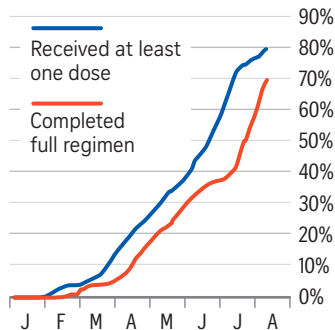

## Population vaccination status

Total number of doses administered:

**8,042,596**

Total number of people fully vaccinated:

**3,807,652**

## Total population vaccinated

## Weekly community

	Now	One week ago
New cases	<b>571</b>	<b>861</b>
Unlinked	<b>160</b>	<b>260</b>