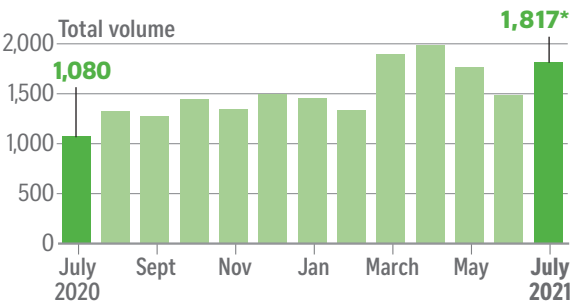

Condo resale market

NOTE: *Flash estimate

Source: SRX PROPERTY
STRAITS TIMES GRAPHICS