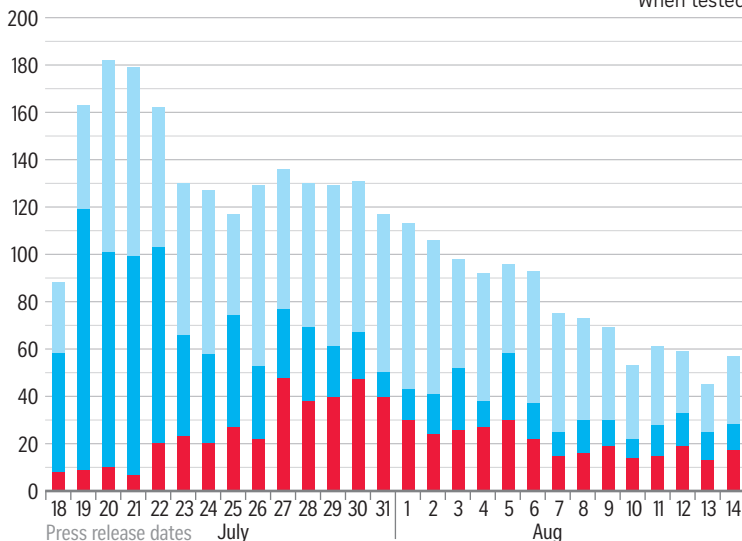

Daily community

Linked		
In quarantine		29
Not in quarantine*		11
Unlinked		17

*When tested