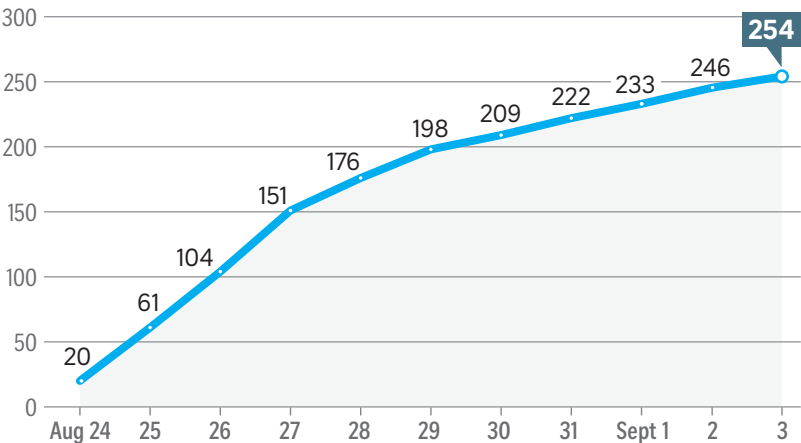

# Covid-19 cluster at Bugis Junction

The Covid-19 cluster at Bugis Junction, which was announced on Aug 24 with 20 cases, has since grown to 254 cases.

Source: MINISTRY OF HEALTH STRAITS TIMES GRAPHICS