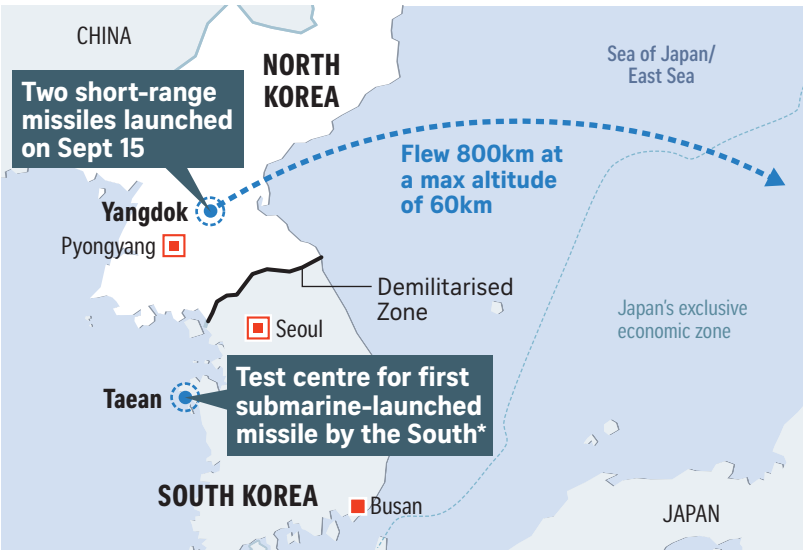

# Korean peninsula missile launches

\*Actual missile location on Sept 15 not given.

Source: AFP STRAITS TIMES GRAPHICS